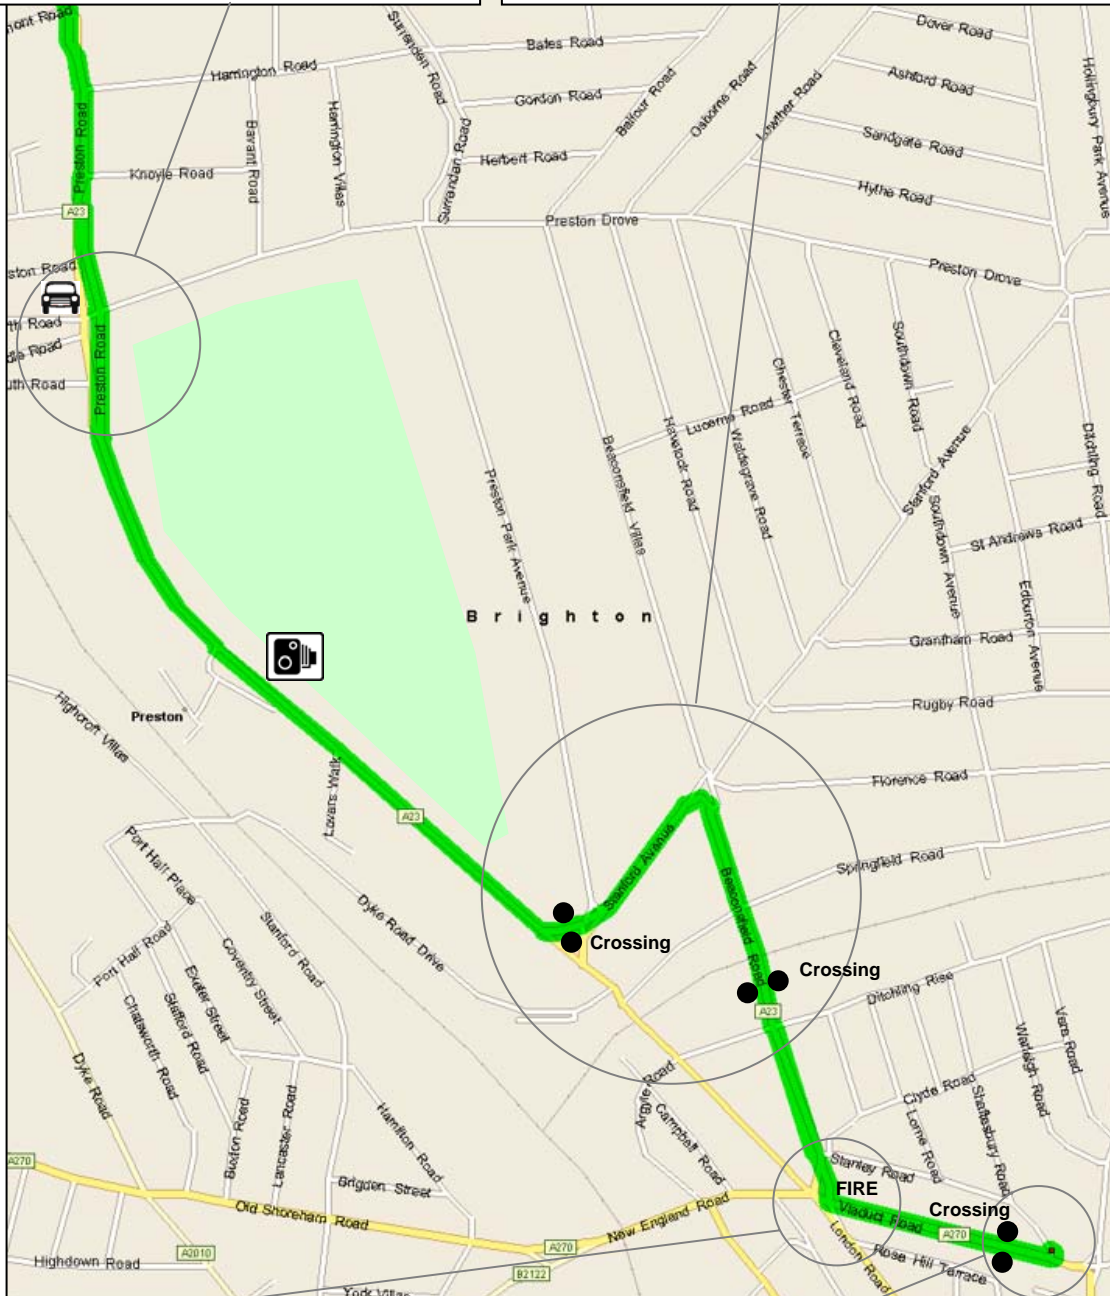

# How to get to North @ The Brighton Forum, 95 Ditchling Rd. BN1 4ST

Driving into Brighton on the A23 you will pass a car dealership and a petrol station on your right. Carry on straight ahead with the park on your left. Watch your speed (30mph) there is a **speed camera** on your left half way down the park.

At the south end of the park you will bear left (over the pedestrian crossing), get in to the central lane and follow the road round to the right, sign posted '**City Centre A23**'. You will see the viaduct in front of you carry on straight ahead and you will pass a pedestrian crossing and a curry house.

At the next junction just after the 'Duke of York Cinema' follow the road round to the left between the 'Fire Station' and 'Hare & Hound pub', sign posted '**City Centre A23**' stay in the left hand lane. Look for the first turning on your left.

Take the first turning on your left (it is just after the pedestrian crossing) in to '**Shaftesbury Road**' just before the large Victorian/gothic looking building. Immediately after turning left on to Shaftesbury Road turn right into the entrance to our car park. Park in the first spaces on your right.